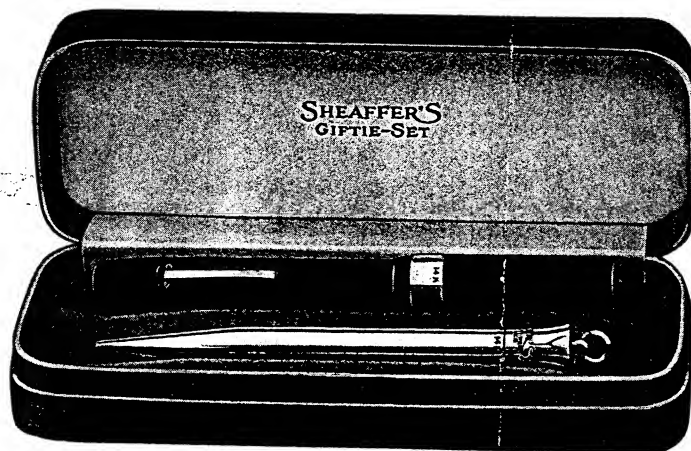

Midget length—pen 3¾ inches, pencil 3½ inches

Set No.	Pcl. No.	Pcl. Price	Pen No.	Pen Price	Set Price
EM1—DAM—14K	Green	\$12.00	29½M—Ebony 14K Green Gold (Band)	\$5.00	\$16.00

Gold filled and Sterling prices include plush box. Solid gold prices include leather box.

The "Gifts That Last"

Sheaffer's Giftie Sets

Regular length—pen five inches, pencil five inches

Set No.	Pcl. No.	Pcl. Price	Pen No.	Pen Price	Set Price	
EA-DA-14K	Green Gold	.\$18.00	29C-Ebony 14K	Green Gold	.\$8.00	\$25.00